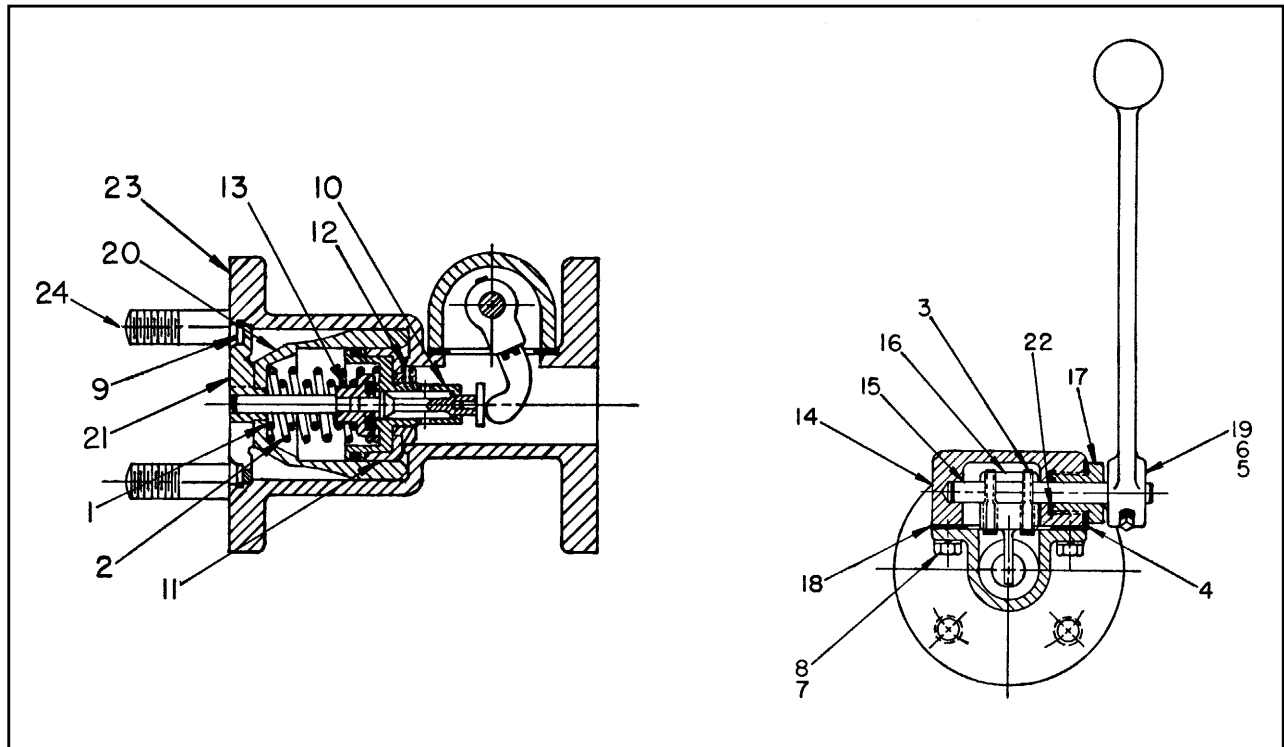

P311
 Rev. A
 1" Auto Stop Valve
 Bronze and Stainless Steel

Parts List for ~~neptune~~ 1" Auto Stop Valve

Item	Description	Part Number		Qty.
		Bronze	SST	
1	Compression Spring	8356-004	8356-004	1
2	Compression Spring	8356-005	8356-005	1
3	Slotted Screw	8325-031	8325-031	2
4	Seal Washer	8571-040	8571-040	1
5	Set Screw, 5/16-18	41546-000	41546-000	2
6	Knurled Bushing	48858-001	48858-001	1
7	Cap Screw, 1/4-20 x 5/8	100059-046	100059-046	4
8	Lockwasher, 1/4	100121-039	100121-039	4
9	Clip Wire Formed	100554-001	100554-001	1
10	Piston Complete	100589-003	100589-002	1
11	Gasket, O Ring - Teflon Encap	8316-704	8316-704	1
12	Screw, Hollow Hex 8-32 x 3/16	41861-001	41861-001	1
13	Pilot Valve Complete	100594-001	100594-001	1
14	Valve Cover	100601-002	100601-001	1
15	Shaft, Operating	100602-001	100602-001	1
16	Cam, Operating	100603-002	100603-002	1
17	Seal Plug, Shaft	100604-001	100604-001	1
18	Gasket, Cover	100605-001	100605-001	1
19	Handle, Operating	100606-001	100606-001	1
20	Cylinder Retainer	100721-003	100721-002	1
21	Retainer Assembly	100723-003	100723-002	1
22	Seal, 1/16 x 3/8	100727-001	100727-001	1
23	Body w/Studs w/o Studs	101033-002 100589-003	101033-001	1
24	Studs	042599-002	042599-002	4